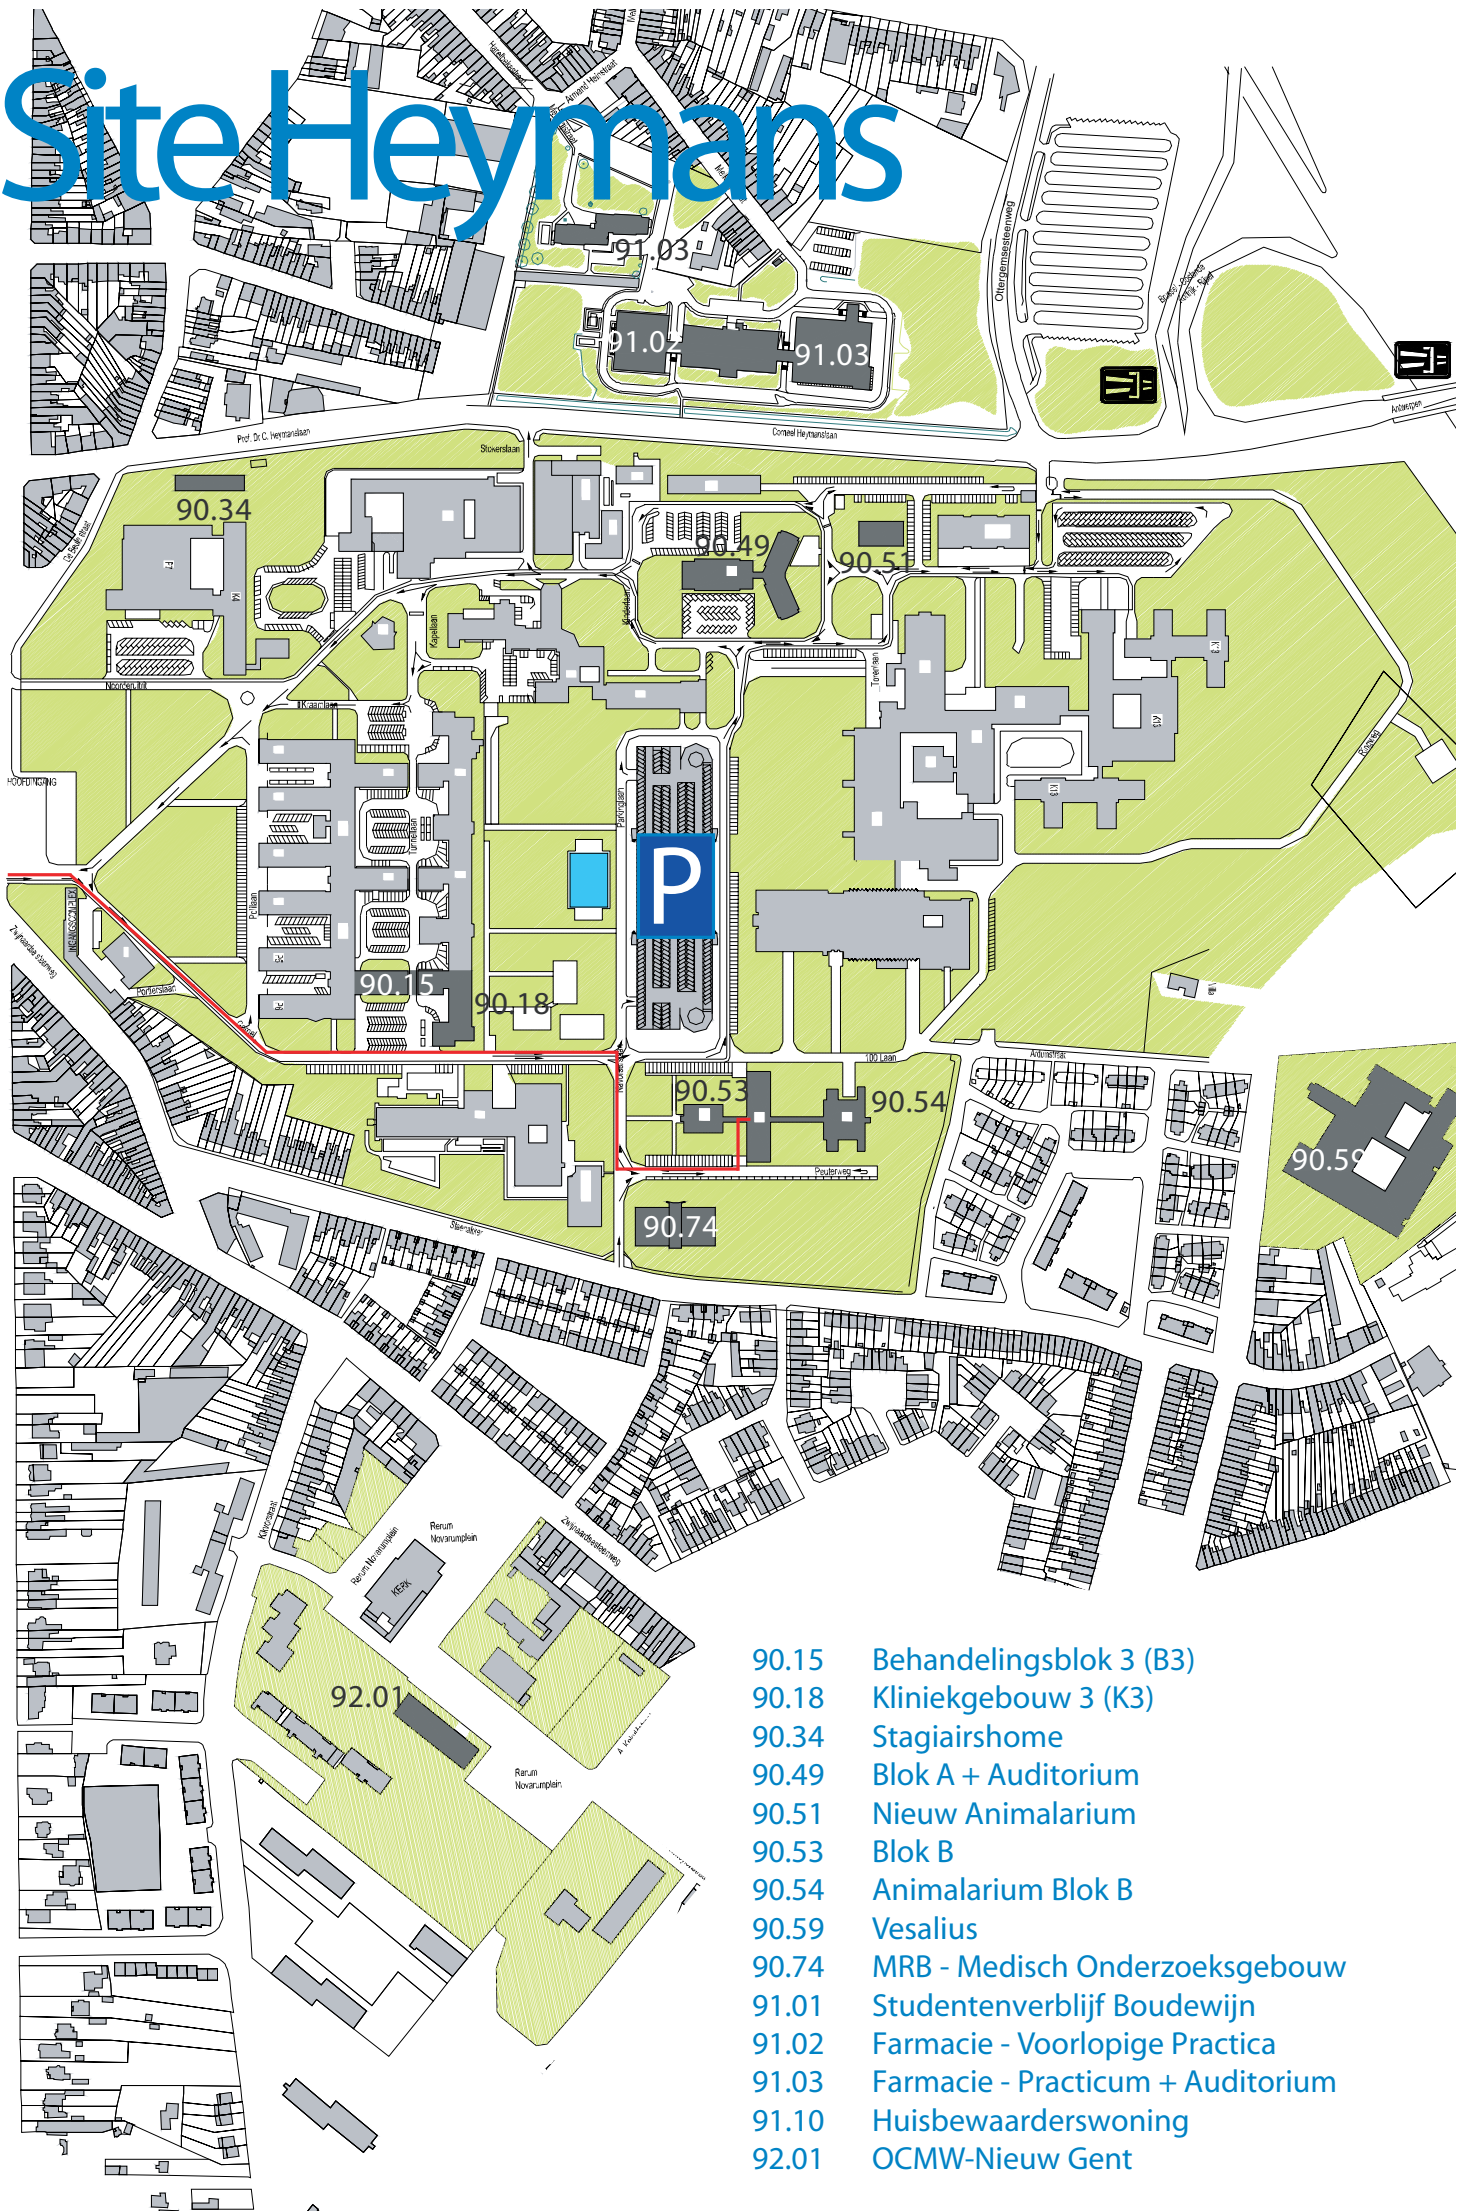

Site Heymans

- 90.15 Behandelingsblok 3 (B3)
- 90.18 Kliniekgebouw 3 (K3)
- 90.34 Stagiairshome
- 90.49 Blok A + Auditorium
- 90.51 Nieuw Animalarium
- 90.53 Blok B
- 90.54 Animalarium Blok B
- 90.59 Vesalius
- 90.74 MRB - Medisch Onderzoekgebouw
- 91.01 Studentenverblijf Boudewijn
- 91.02 Farmacie - Voorlopige Practica
- 91.03 Farmacie - Practicum + Auditorium
- 91.10 Huisbewaarderswoning
- 92.01 OCMW-Nieuw Gent